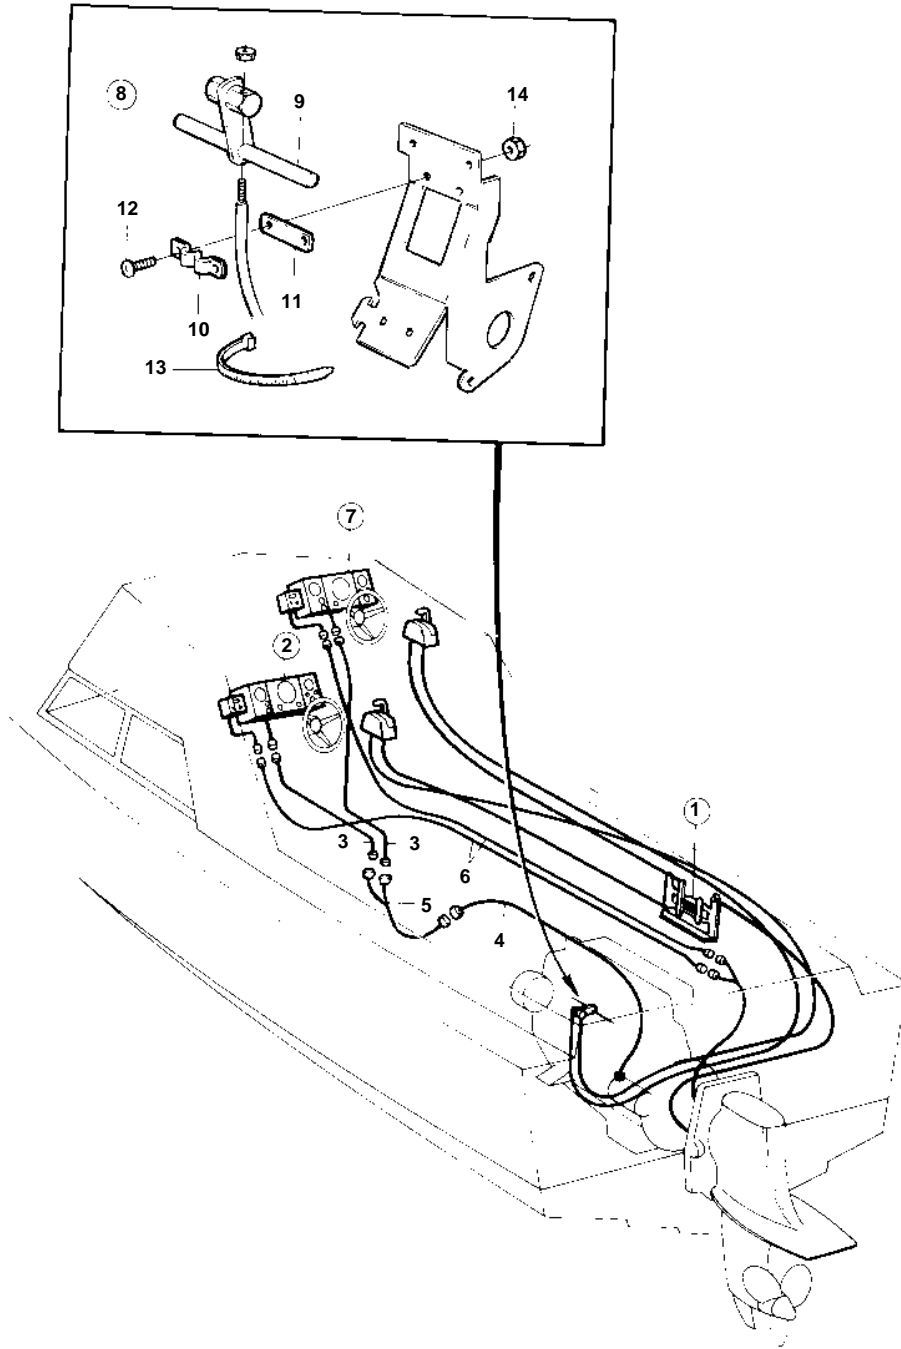

COMMON

9630

COMMON

REF	PART NO.	QTY	DESCRIPTION	SEE SEC.	NOTES
1	828164	1	Collector		
				090-2550	
2	856015	1	Instrument panel		REPL BY 856674
				090-2220	
	856674	1	Instrument panel		
				090-2220	
3	835671	X	Cable trunk		L = 3000 MM
4	835670	X	Cable trunk		L = 6100 MM
5	1140317	1	Y-koppling		
6	835672	X	Cable trunk		
7	853067	1	Instrument panel		
				090-2525	
8	855355	1	Mounting kit		
9	841724	1	· Countershaft		
10	850182	1	· Cable attachment		
11	850183	1	· Spacer		
12	946753	2	· Screw		
13	948210	1	· Strip clamp		
14	955844	2	· Nut		